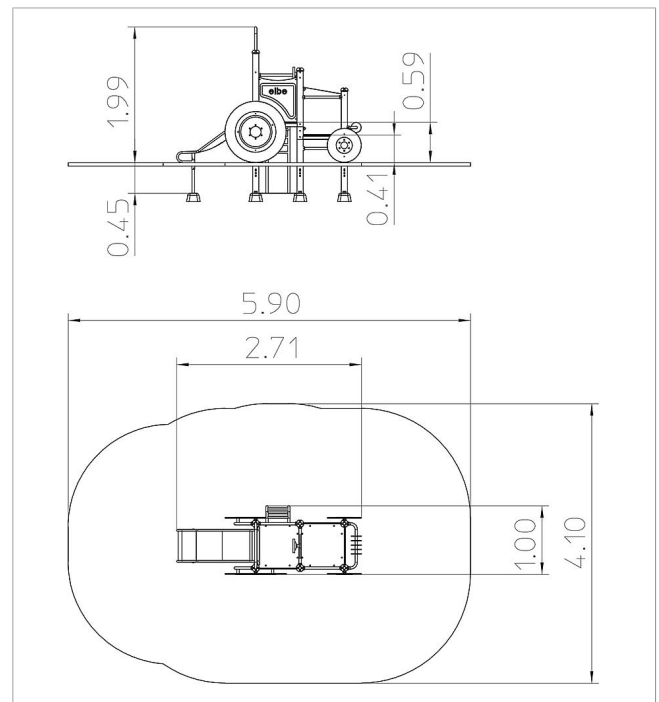

### Scope of delivery

- 1x set posts: hot-dip galvanised and powder-coated steel
- 2x platform: HPL
- 1x ladder: stainless steel
- 1x attached slide: stainless steel PH 60cm
- 4x wheel: HPL
- 3x panel: HPL
- 1x sliding game: stainless steel, HPL
- 1x playing panel steering wheel: stainless steel, plastic

	Material	Steel powder. red
	Foundation level	FL 1
	Minimum space	590x410x240 cm
	Free falling height	59 cm
	Impact protection net	21 m <sup>2</sup>
	Foundations	7x CF or 7x PFs
	Assembly	2 persons/6 h
	Largest section	130x50x30 cm
	Heaviest section	60 kg