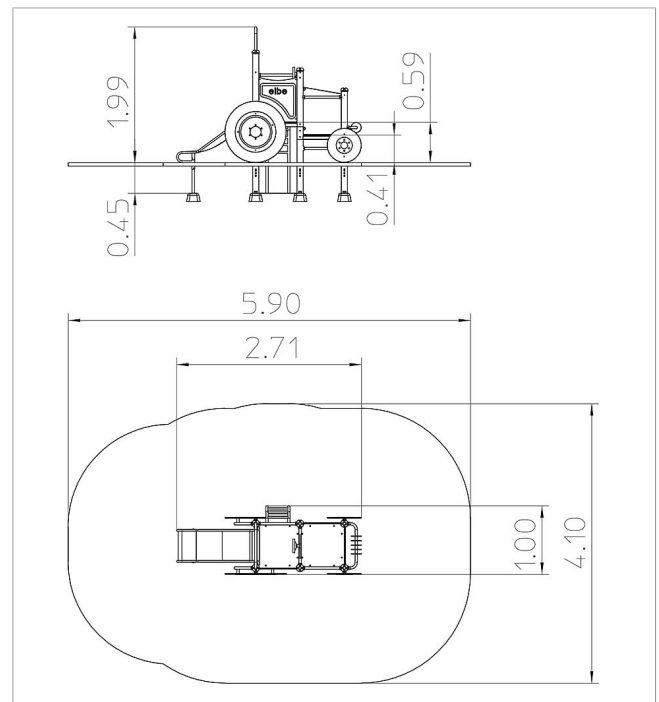

5 52 025 1410 8

eibe play unit Tractor

made in germany

Scope of delivery

- 1x set posts: hot-dip galvanised and powder-coated steel
- 2x platform: HPL
- 1x ladder: stainless steel
- 1x attached slide: stainless steel PH 60cm
- 4x wheel: HPL
- 3x panel: HPL
- 1x sliding game: stainless steel, HPL
- 1x playing panel steering wheel: stainless steel, plastic

	Material	Steel powder. red
	Foundation level	FL 1
	Minimum space	590x410x240 cm
	Free falling height	59 cm
	Impact protection net	21 m ²
	Foundations	7x CF or 7x PFs
	Assembly	2 persons/6 h
	Largest section	130x50x30 cm
	Heaviest section	60 kg