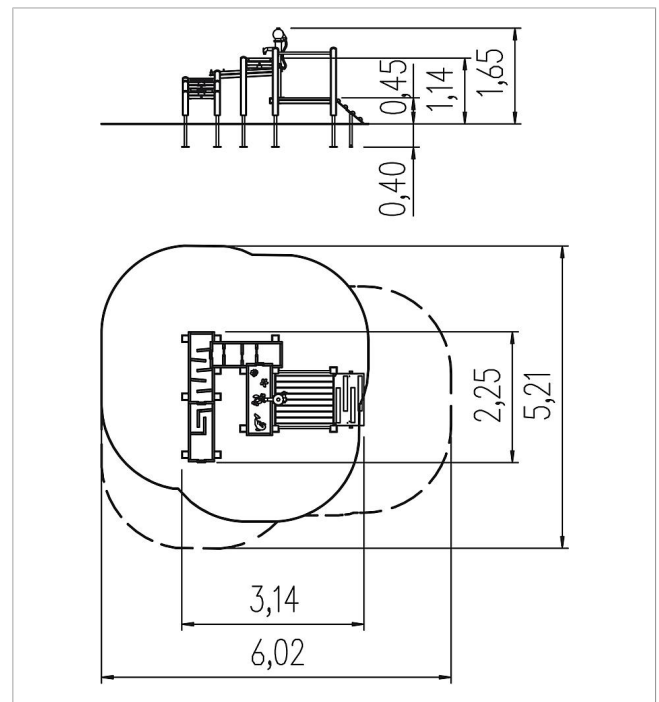

5 11 030 0111 0

playo sand and mud play unit Felix

made in germany

Scope of delivery

14x post construction: SW
14x post shoe: steel galvanised
1x platform construction: SW
1x adapter: SW
4x aqua path: HPL, SW
2x walk-through protection leaf: stainless steel
1x set of grips: aluminium, plastic coated
1x ramp: HPL, SW
Fittings: stainless steel
Designed for the supervised area

	Material	SW pi
	Foundation level	FL 1
	Minimum space	602x521x294 cm
	Free falling height	114 cm
	Impact protection net	18,5 m ²
	Foundations	16x CF or 11x PFs