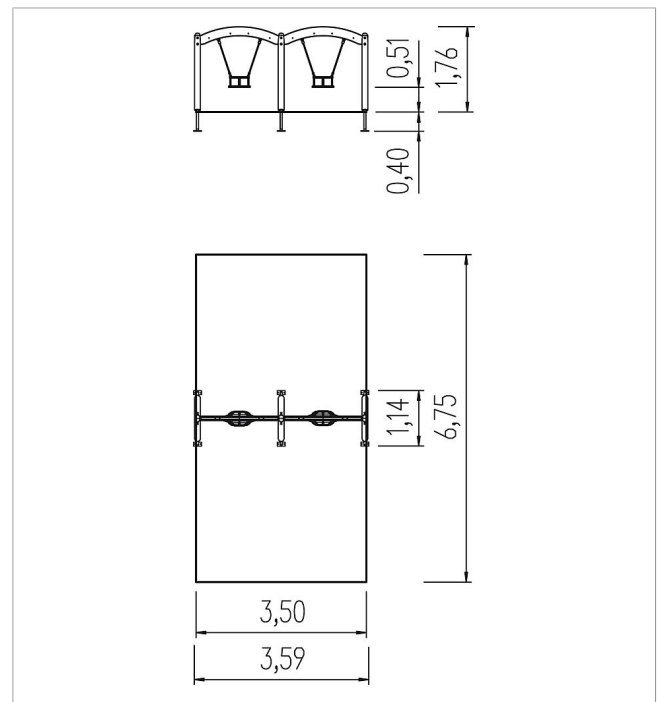

5 59 834 0412 1

minimondo Double Swing Lily of the valley

made in germany

Scope of delivery

- 1x swing frame: SW
- 2x swing beams with cover: hot-dip galvanised steel, HPL
- 2x swing seat for toddler: rubber
- post shoes: hot-dip galvanised steel

	Material	Larch GL green
	Foundation level	FL 1
	Minimum space	675x359x200 cm
	Free falling height	93 cm
	Impact protection net	24,0 m ²
	Foundations	6x CF or 6x PFs
	Assembly	2 persons/1.5 h
	Largest section	170xØ 14 cm
	Heaviest section	17 kg